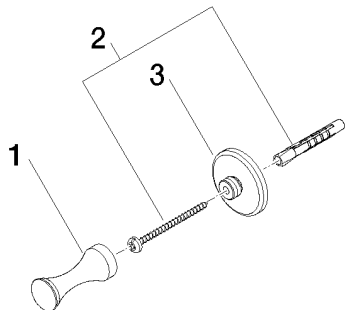

Bathtub - Madison
Hook - polished chrome
Article number: 83 251 970-00

Other surface finishes

More custom finish options are available via special production (xTra Service). Please see our finish matrix for availability and pricing or contact a Dornbracht representative.

Spare parts list

Number	Item Number	Designation	Number of units