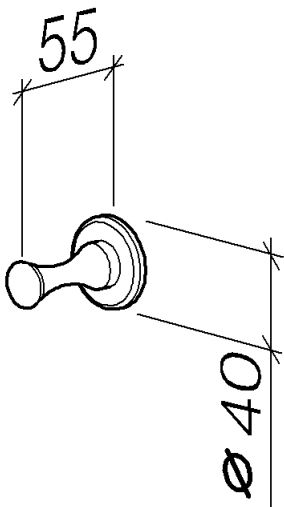

Bathtub - Madison
Hook - polished chrome
Article number: 83 251 970-00

- 2-1/8" Projection

polished chrome

Dimensional drawing

All dimensions in mm / inch = mm x 0,0394

Bathtub - Madison

Hook - polished chrome

Article number: 83 251 970-00

Bathtub - Madison
Hook - polished chrome
Article number: 83 251 970-00

Other surface finishes

platinum matte
83 251 970-06

platinum
83 251 970-08

Durabrass
83 251 970-09

Dark Brass matte
83 251 970-16